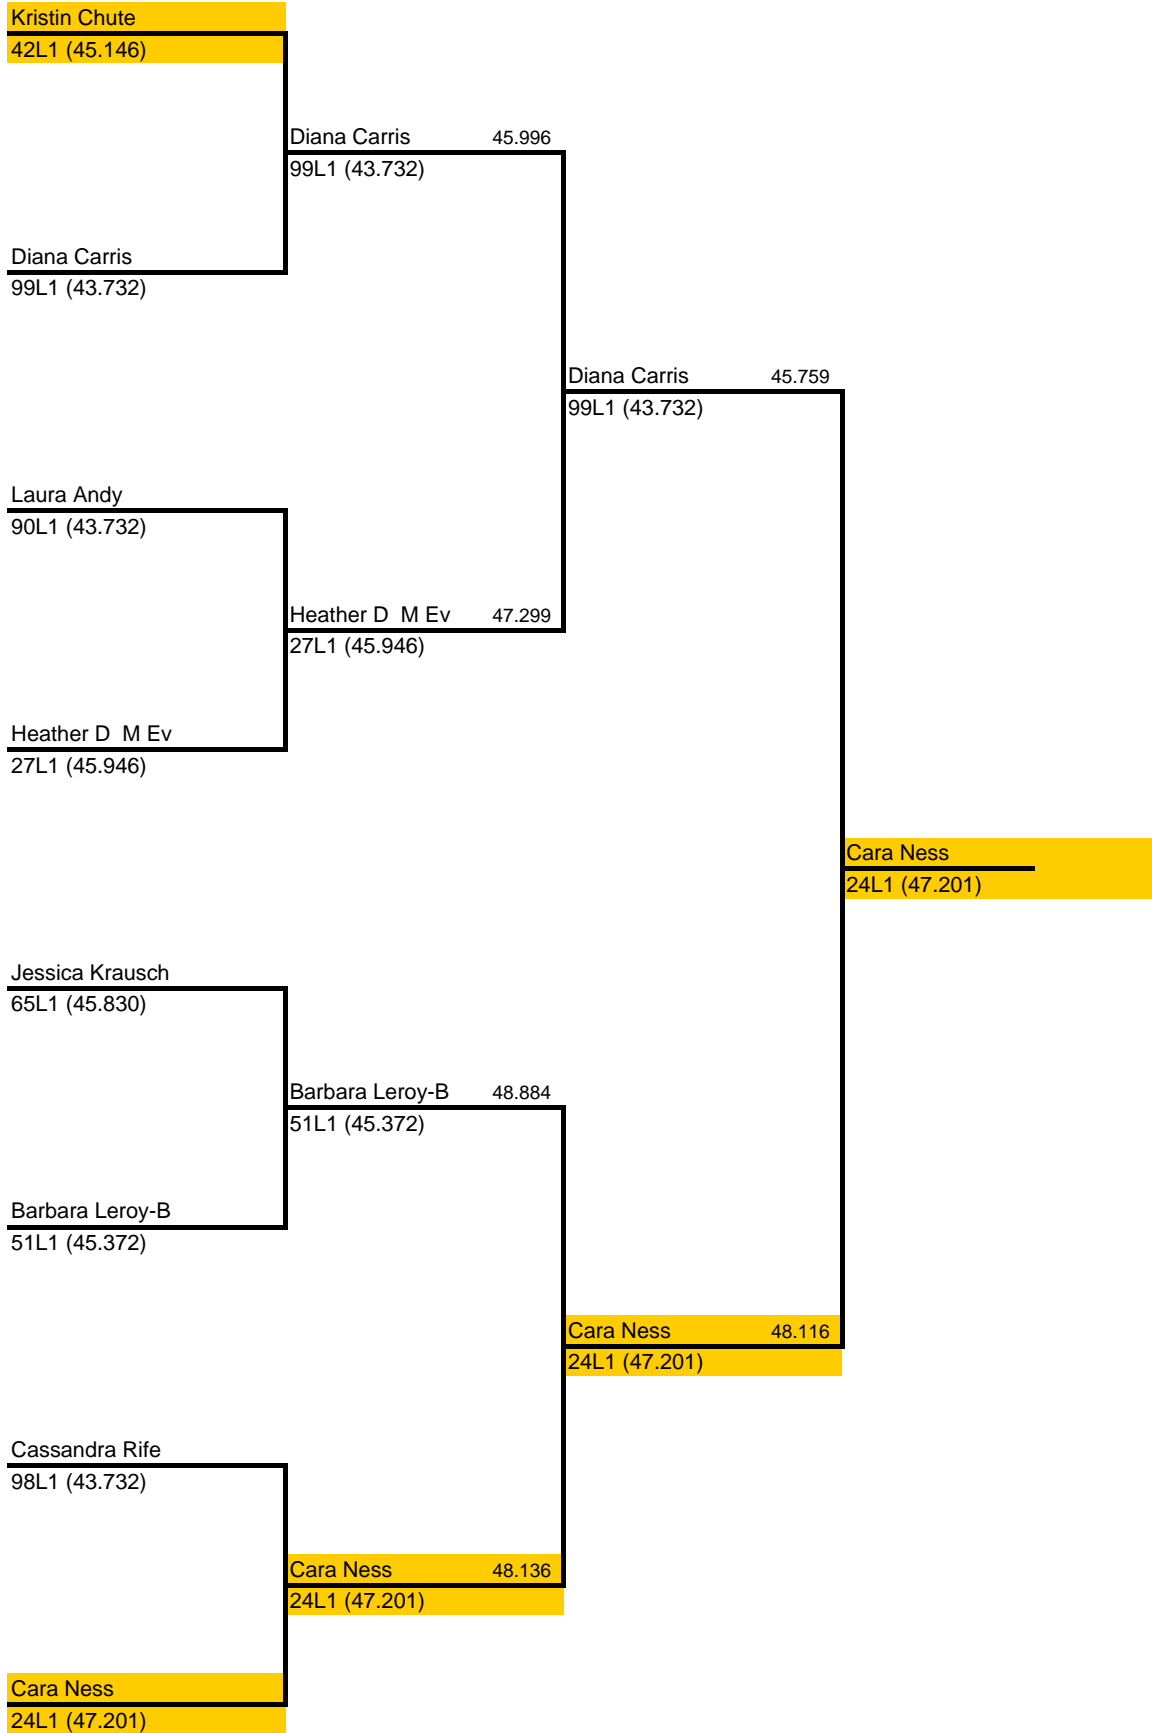

LADIES CHALLENGE

2007 Finger Lakes ProSolo July 21-22, 2007